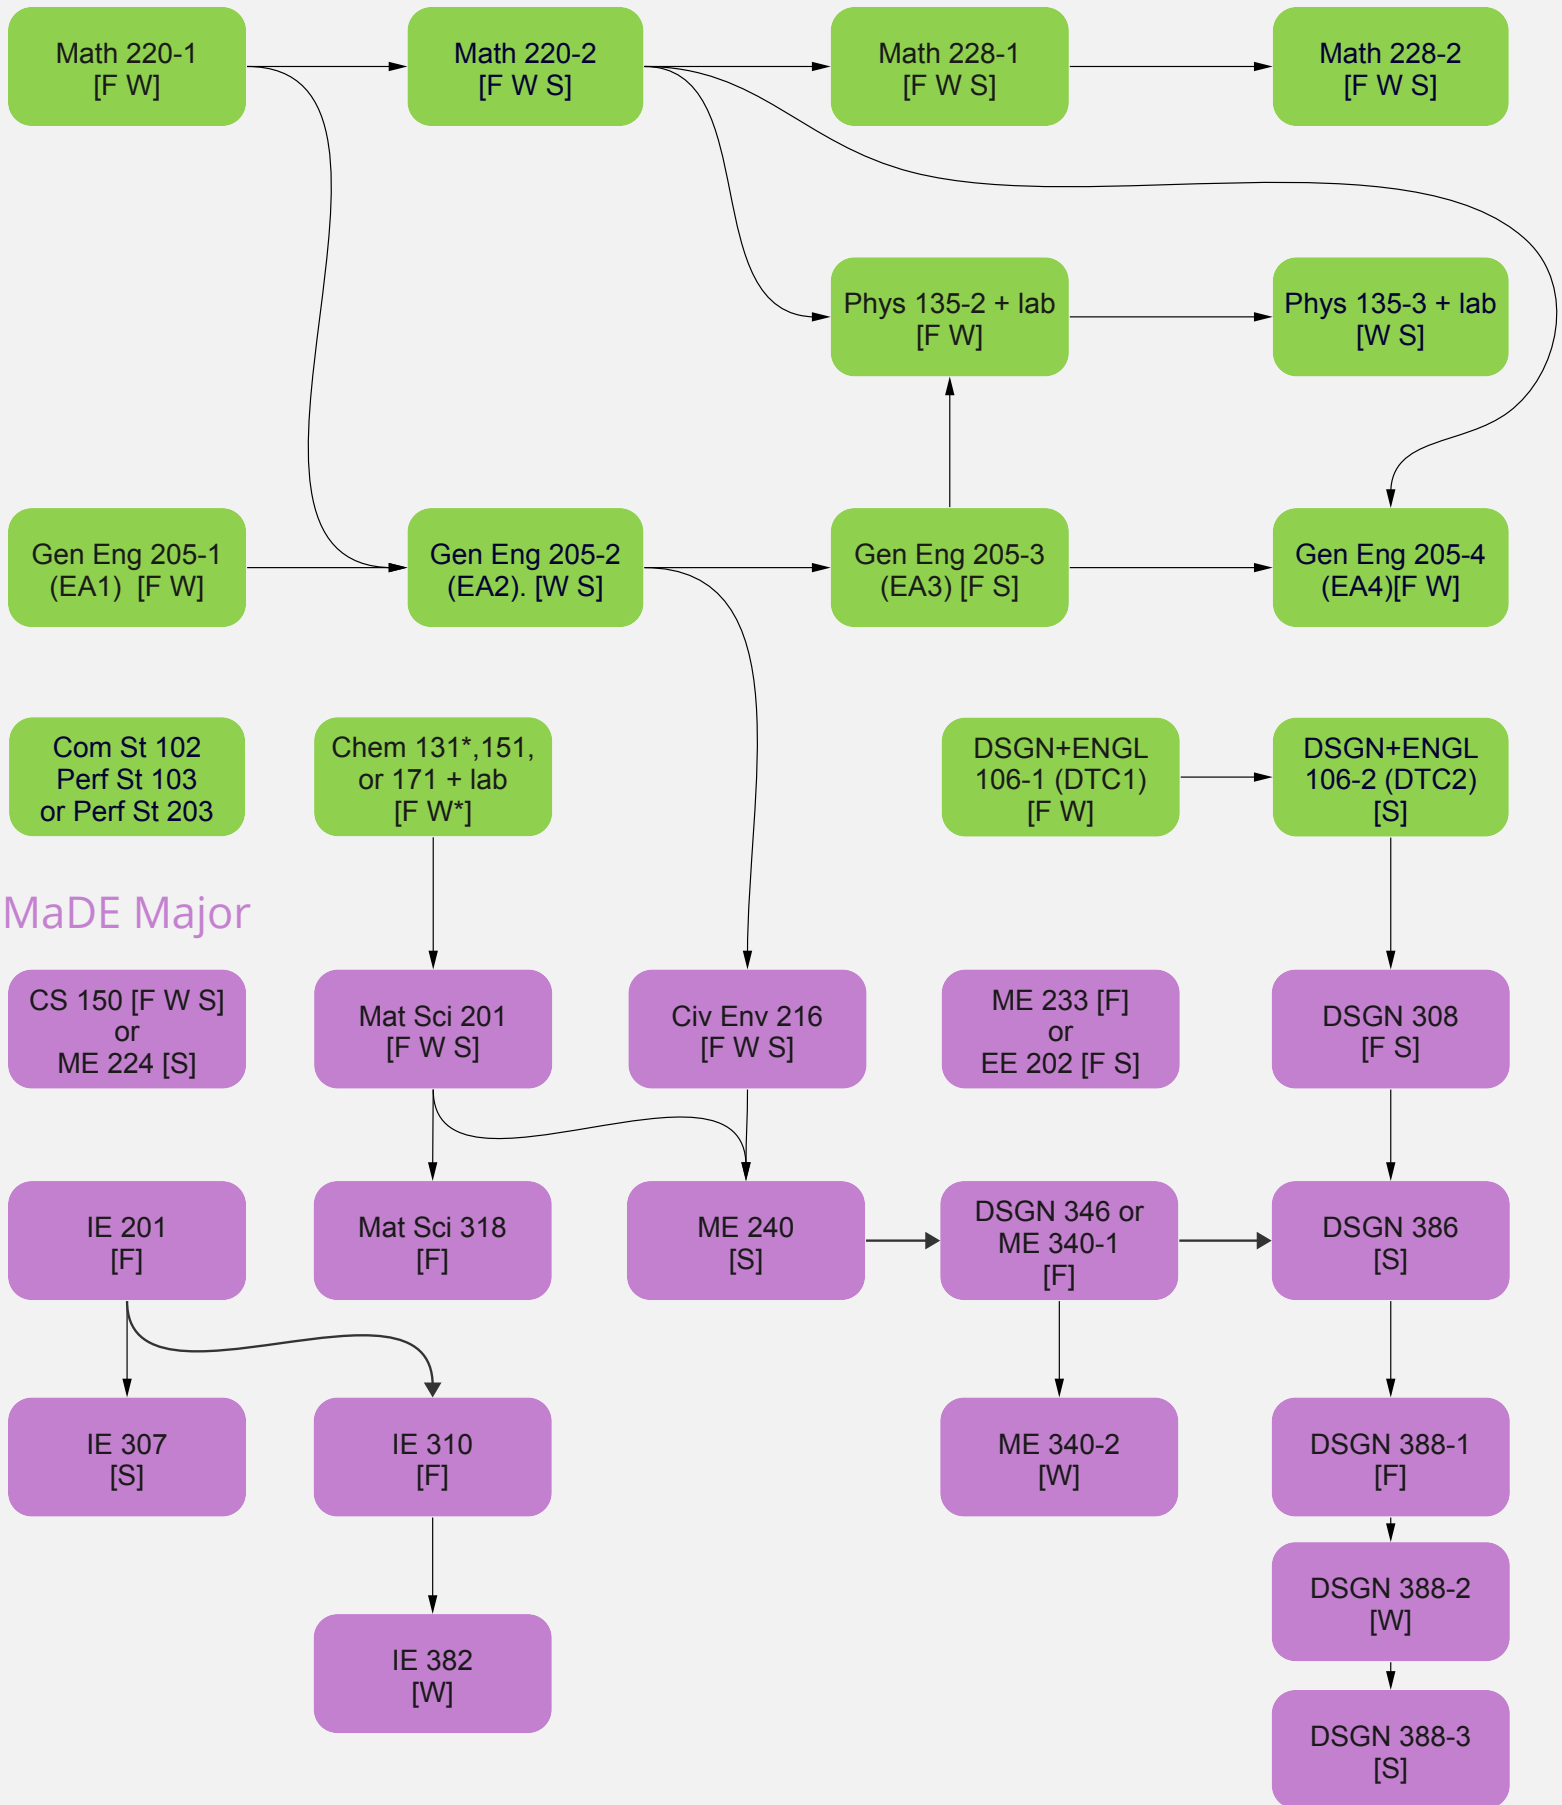

MaDE Degree - AY23 - 24

Required Electives: 7 Theme + 5 Unrestricted + 4 Technical

[Fall Winter Spring]
ver: May 2024